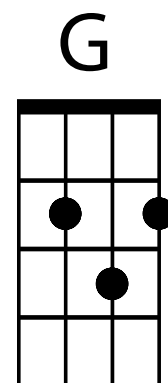

Poor Howard

Leadbelly

Verse chords are

G D7 G

Verse 1

Poor Howard, poor boy
Poor Howard, poor boy
Poor Howard, poor boy
Left me here to jump for joy

chorus

C G

Pretty little girl with a red dress on

D G

Pretty little girl with a red dress on

C G

Pretty little girl with a red dress on

D7 G

Pretty little girl with a red dress on

verse 2