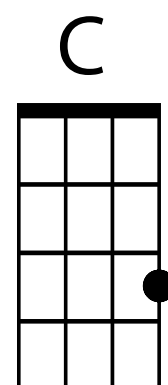

Poor Howard

Leadbelly

Verse chords are

G D7 G

Verse 1

Poor Howard, poor boy
Poor Howard, poor boy
Poor Howard, poor boy
Left me here to jump for joy

chorus

C G

Pretty little girl with a red dress on

D G

Pretty little girl with a red dress on

C G

Pretty little girl with a red dress on

D7 G

Pretty little girl with a red dress on

verse 2

Poor Howard's been and gone
Poor Howard's been and gone
Poor Howard's been and gone
And left me here to sing this song, oh

CHORUS

verse 3

Where you been since I been gone?
Where you been since I been gone?
Where you been since I been gone?
With the great big man with a derby on?