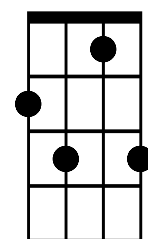

Bye Bye Blues (1925)

Hamm, Bennett, Lown & Gray

A Cdim7 D6 E7

A F7 A Em F#7

Bye bye blues.... bye bye blues

B7 E7

Bells ring.... birds sing

A Cdim7 D6 E7

Sun is shin-in'.... no more pin-in'

A F7 A Em F#7

Just we two...smil-in' through

B7 E7

Don't sigh....don't cry

A F7 A

Bye bye blues

A F7 A Em F#7

Bye bye blues....i'm sayin' bye bye blues

B7 E7

Bells will ring and birds all sing

A Cdim7 D6 E7

Stop your mope-in', keep on hope-in'

A F7 A Em F#7

You and me....can't you see

B7 E7

Now don't you sigh.....and don't you cry

A F7 A

Bye bye blues

A

D6

C dim7

C dim7

or

E7

Em

F7

F#7

B7