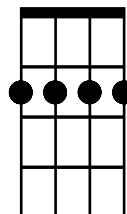

# Bye Bye Blues (1925)

Hamm, Bennett, Lown & Gray

**A Cdim7 D6 E7**

**A F7 A Em F#7**

Bye bye blues.... bye bye blues

**B7 E7**

Bells ring.... birds sing

**A Cdim7 D6 E7**

Sun is shin-in'.... no more pin-in'

**A F7 A Em F#7**

Just we two...smil-in' through

**B7 E7**

Don't sigh....don't cry

**A F7 A**

Bye bye blues

**A F7 A Em F#7**

Bye bye blues....i'm sayin' bye bye blues

**B7 E7**

Bells will ring and birds all sing

**A Cdim7 D6 E7**

Stop your mope-in', keep on hope-in'

**A F7 A Em F#7**

You and me....can't you see

**B7 E7**

Now don't you sigh.....and don't you cry

**A F7 A**

Bye bye blues

**A**

**D6**

**C dim7**

**C dim7**

or