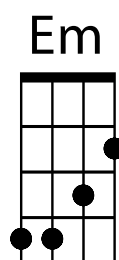

Chorus 2 G D
'Cos each time I feel it slippin' away
G C
Ya just make me wanna cry
G D Em A
So what's so funny 'bout peace love & understanding oh oh
G D Em D
What's so funny 'bout peace love & understanding