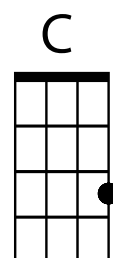

# (What's so funny 'bout) Peace Love & Understanding

Elvis Costello

*Intro* Intro = G D C x3

*Verse 1* C G D C G D C  
As I walk through this wicked world  
Em A D C  
Searchin' for light in the darkness of insanity oh yeah  
G D C G D C  
I ask myself is all hope lost  
Em A D C  
Is there only pain and hatred and misery oh yeah

Chords as per intro: G D C x2

*Verse 2* C G D C G D C  
And as I walked on though the troubled times  
Em A D C  
My spirit gets so downhearted sometimes sometimes  
G D C G D C  
So where are the strong and who are the trusted  
Em A D C  
And where is the har.aaa..mony sweet harmony

Instrumental - G D C x 2 Em A D C  
Return to "So where are the strong..."  
What's so funny... x2  
Chords as per intro: G D C x3  
End on a G