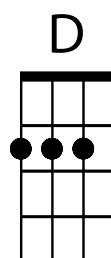

# (What's so funny 'bout) Peace Love & Understanding

Elvis Costello

*Intro* Intro = G D C x3

*Verse 1* C G D C G D C  
As I walk through this wicked world  
Em A D C  
Searchin' for light in the darkness of insanity oh yeah  
G D C G D C  
I ask myself is all hope lost  
Em A D C  
Is there only pain and hatred and misery oh yeah

Chords as per intro: G D C x2

*Verse 2* C G D C G D C  
And as I walked on though the troubled times  
Em A D C  
My spirit gets so downhearted sometimes sometimes  
G D C G D C  
So where are the strong and who are the trusted  
Em A D C  
And where is the har.aaa..mony sweet harmony

Instrumental - G D C x 2 Em A D C  
Return to "So where are the strong..."  
What's so funny... x2  
Chords as per intro: G D C x3  
End on a G