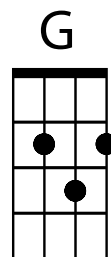

# (What's so funny 'bout) Peace Love & Understanding

Elvis Costello

*Intro* Intro = G D C x3

*Verse 1* C G D C G D C  
As I walk through this wicked world  
Em A D C  
Searchin' for light in the darkness of insanity oh yeah  
G D C G D C  
I ask myself is all hope lost  
Em A D C  
Is there only pain and hatred and misery oh yeah

Chords as per intro: G D C x2

*Verse 2* C G D C G D C  
And as I walked on though the troubled times  
Em A D C  
My spirit gets so downhearted sometimes sometimes  
G D C G D C  
So where are the strong and who are the trusted  
Em A D C  
And where is the har.aaa..mony sweet harmony

Instrumental - G D C x 2 Em A D C  
Return to "So where are the strong..."  
What's so funny... x2  
Chords as per intro: G D C x3  
End on a G