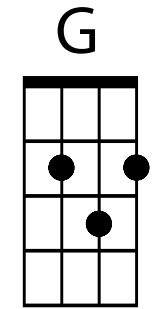

Em **G-C**
When the priest comes to read me the last rites

Am7-D
Take a look through the bars at the last sights
B E B C →

```
A| -2-7-2-3~--3~--|
E| -----0~--|
C| -----0~--|
G| -----0~--|
```

Of a world that has gone very wrong for me