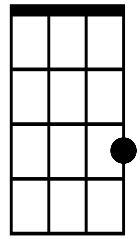

instrum.

D C G D (half a verse)

D
She's got eyes of the bluest skies

C
As if they thought of rain

G I'd hate to look into those eyes and see an ounce of pain **D**

D
Her hair reminds me of a warm safe place

A C D D...
Ooooooooooh aloha nui loa

D

C

G

A

instrum.

Em C B A x4

(After "A" chord, you will count 8 beats before proceeding to "Em G A C D" part)