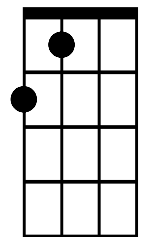

Keiki Nani

'Sweet Child o' Mine' - Guns 'n' Roses (1987)

Intro

D C G D x4

D
She's got a smile that it seems to me

C
Reminds me of childhood memories

Verse 1

G Where everything was as fresh as the bright blue sky **D**

A C D D...
Ooooooooooh aloha nui loa

D

C

G

A

instrum.

Em C B A x4

(After "A" chord, you will count 8 beats before proceeding to "Em G A C D" part)