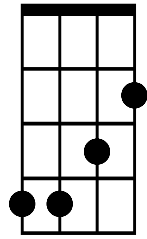

instrum.

Em C B A x4

(After "A" chord, you will count 8 beats before proceeding to "Em G A C D" part)

Em G A C D x4

Em