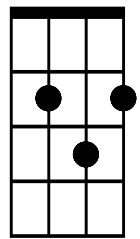

Keiki Nani

'Sweet Child o' Mine' - Guns 'n' Roses (1987)

Intro

D C G D x4

D
She's got a smile that it seems to me

C
Reminds me of childhood memories

Verse 1

G Where everything was as fresh as the bright blue sky **D**

A C D D...
Ooooooooooh aloha nui loa

D

C

G

A

instrum.

Em C B A x4

(After "A" chord, you will count 8 beats before proceeding to "Em G A C D" part)