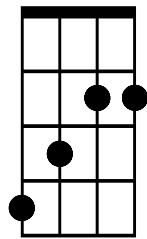

Keiki Nani

'Sweet Child o' Mine' - Guns 'n' Roses (1987)

Intro

D C G D x4

D
She's got a smile that it seems to me

C
Reminds me of childhood memories

Verse 1

G Where everything was as fresh as the bright blue sky **D**

Where do we go----, where do we go now Now-now-now-now-now-now-now

Em G ACD Em

Sweet child, sweet chi-. . . .ld of mine

B

riff

Seq. 1

Seq. 2

A	---5-0---10---9---	---5-0---10---9---	---5-0---10---9---	---5-0---10---9---
E	-----	-----	---0-----	---0-----
C	---2-----9---9-	---2-----9---9-	-----9---9-	-----9---9-
G	-----0-----	-----0-----	-----0-----	-----0-----