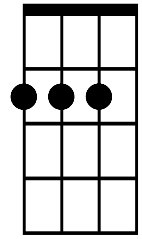

Keiki Nani

'Sweet Child o' Mine' - Guns 'n' Roses (1987)

Intro

D C G D x4

D
She's got a smile that it seems to me

C
Reminds me of childhood memories

Verse 1

G Where everything was as fresh as the bright blue sky **D**

instrum.

D C G D (half a verse)

D
She's got eyes of the bluest skies

C
As if they thought of rain

G I'd hate to look into those eyes and see an ounce of pain **D**

D
Her hair reminds me of a warm safe place

A C D D...
Ooooooooooh aloha nui loa

D

C

G

A

instrum.

Em C B A x4

(After "A" chord, you will count 8 beats before proceeding to "Em G A C D" part)